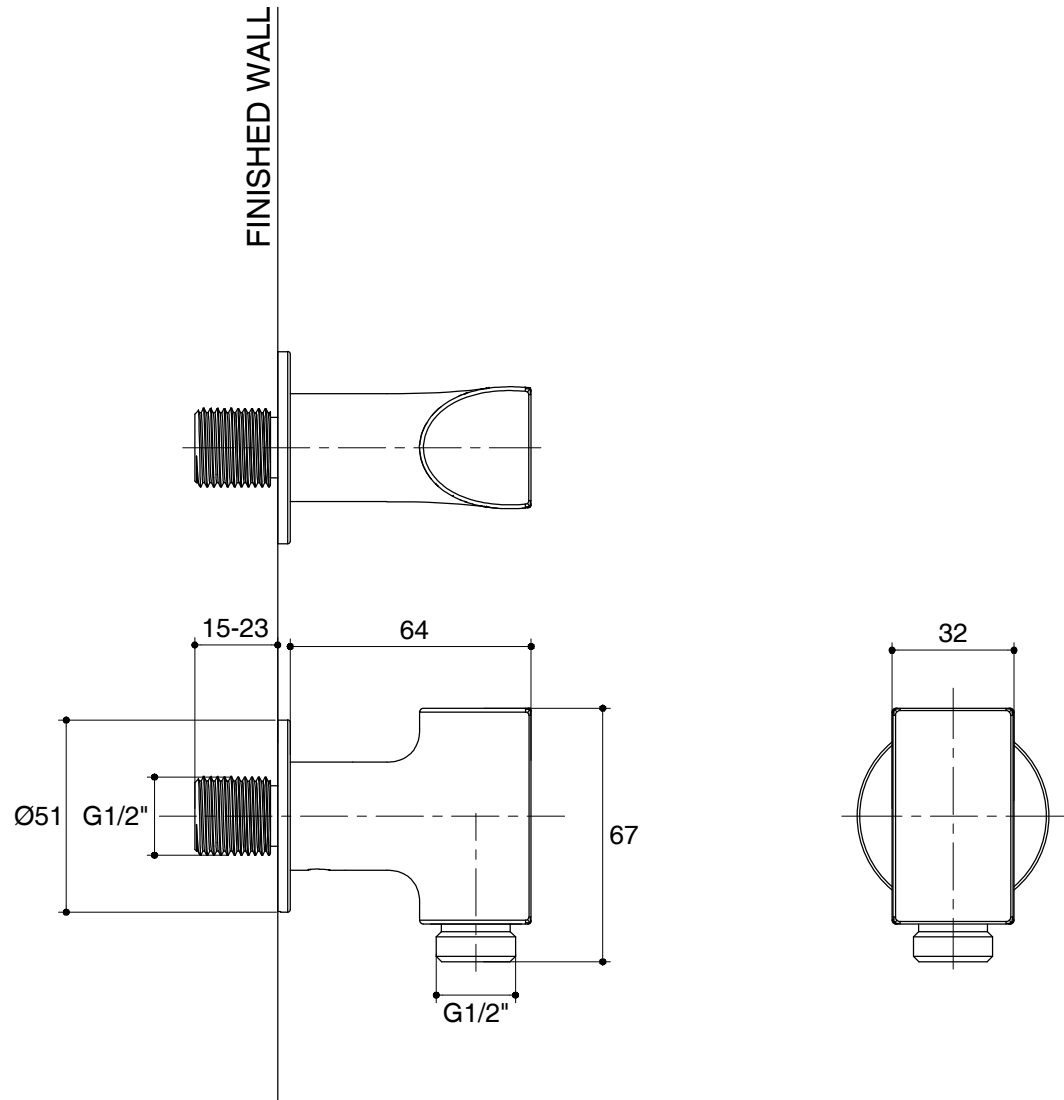

Dimensions are approximate.

Unit: mm

SKU	K-98352X
Name	EXHALE
Description	WALL-MOUNT CONNECTION

KOHLER

*The recommended dimension for installation can be adjusted according to user preferences and layout.